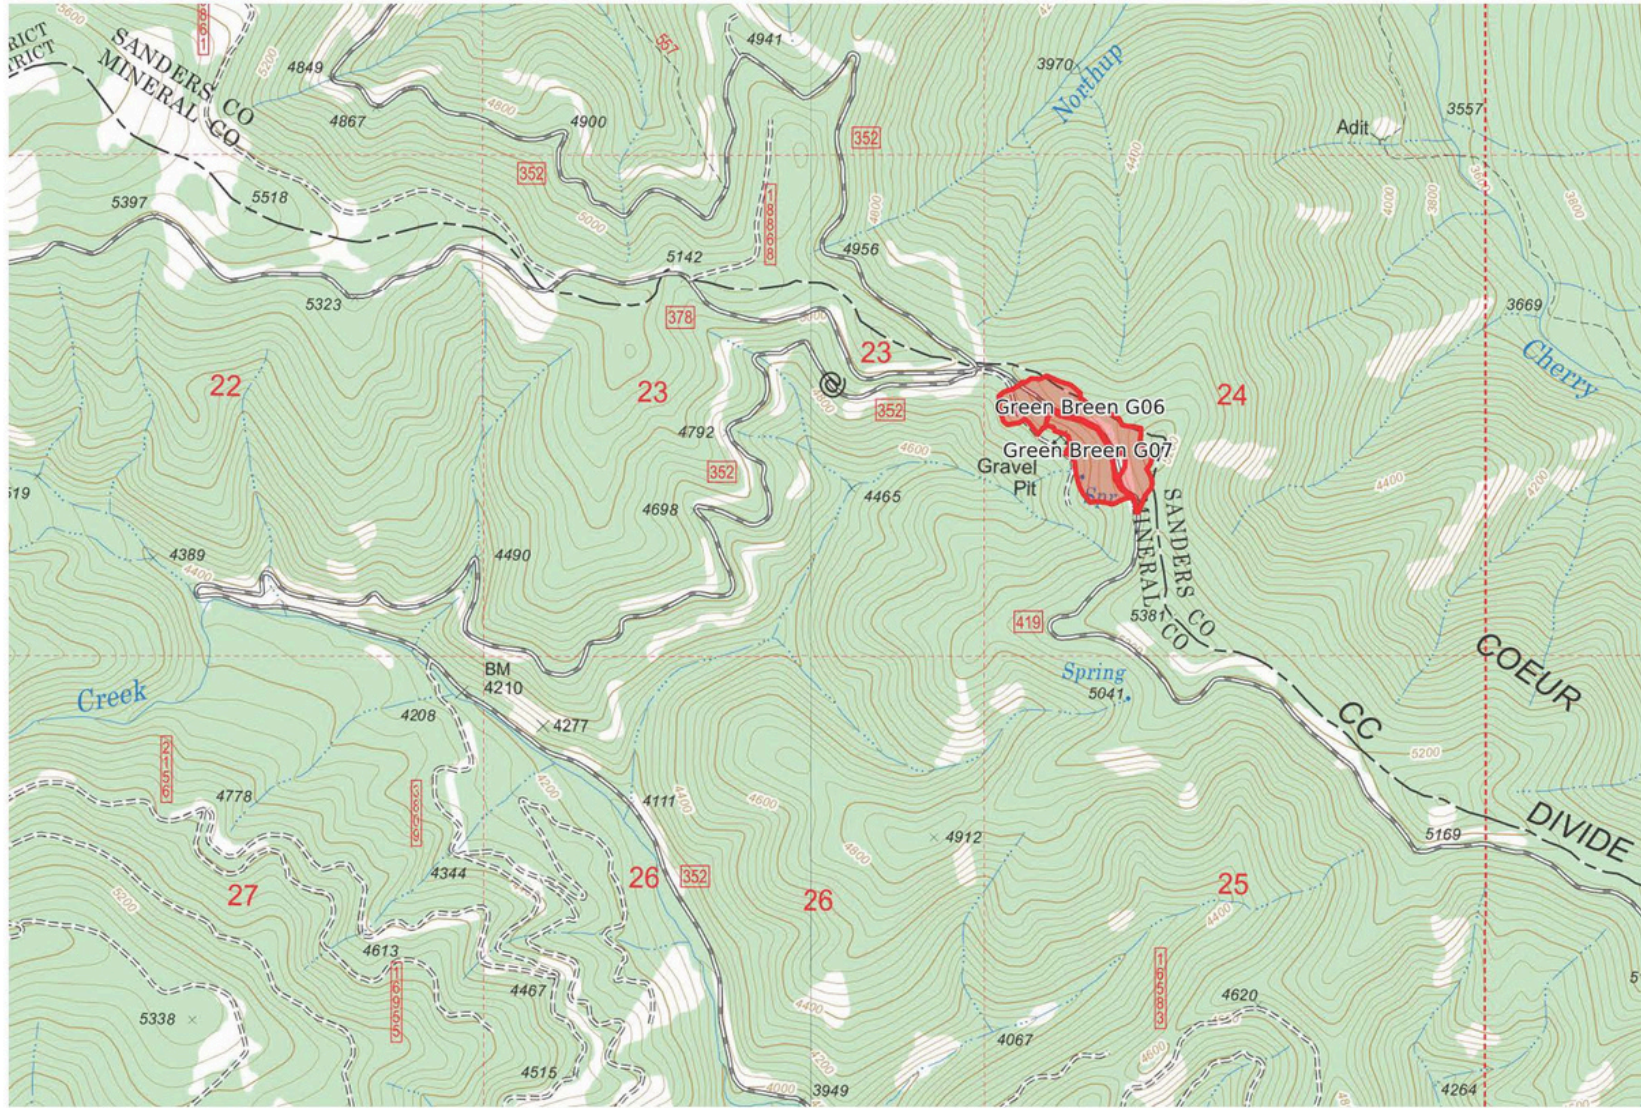

Green Breen Project Map

Superior Ranger District

Green Breen PIO Map
WGS84
UTM Zone 11T

MN 13.39 